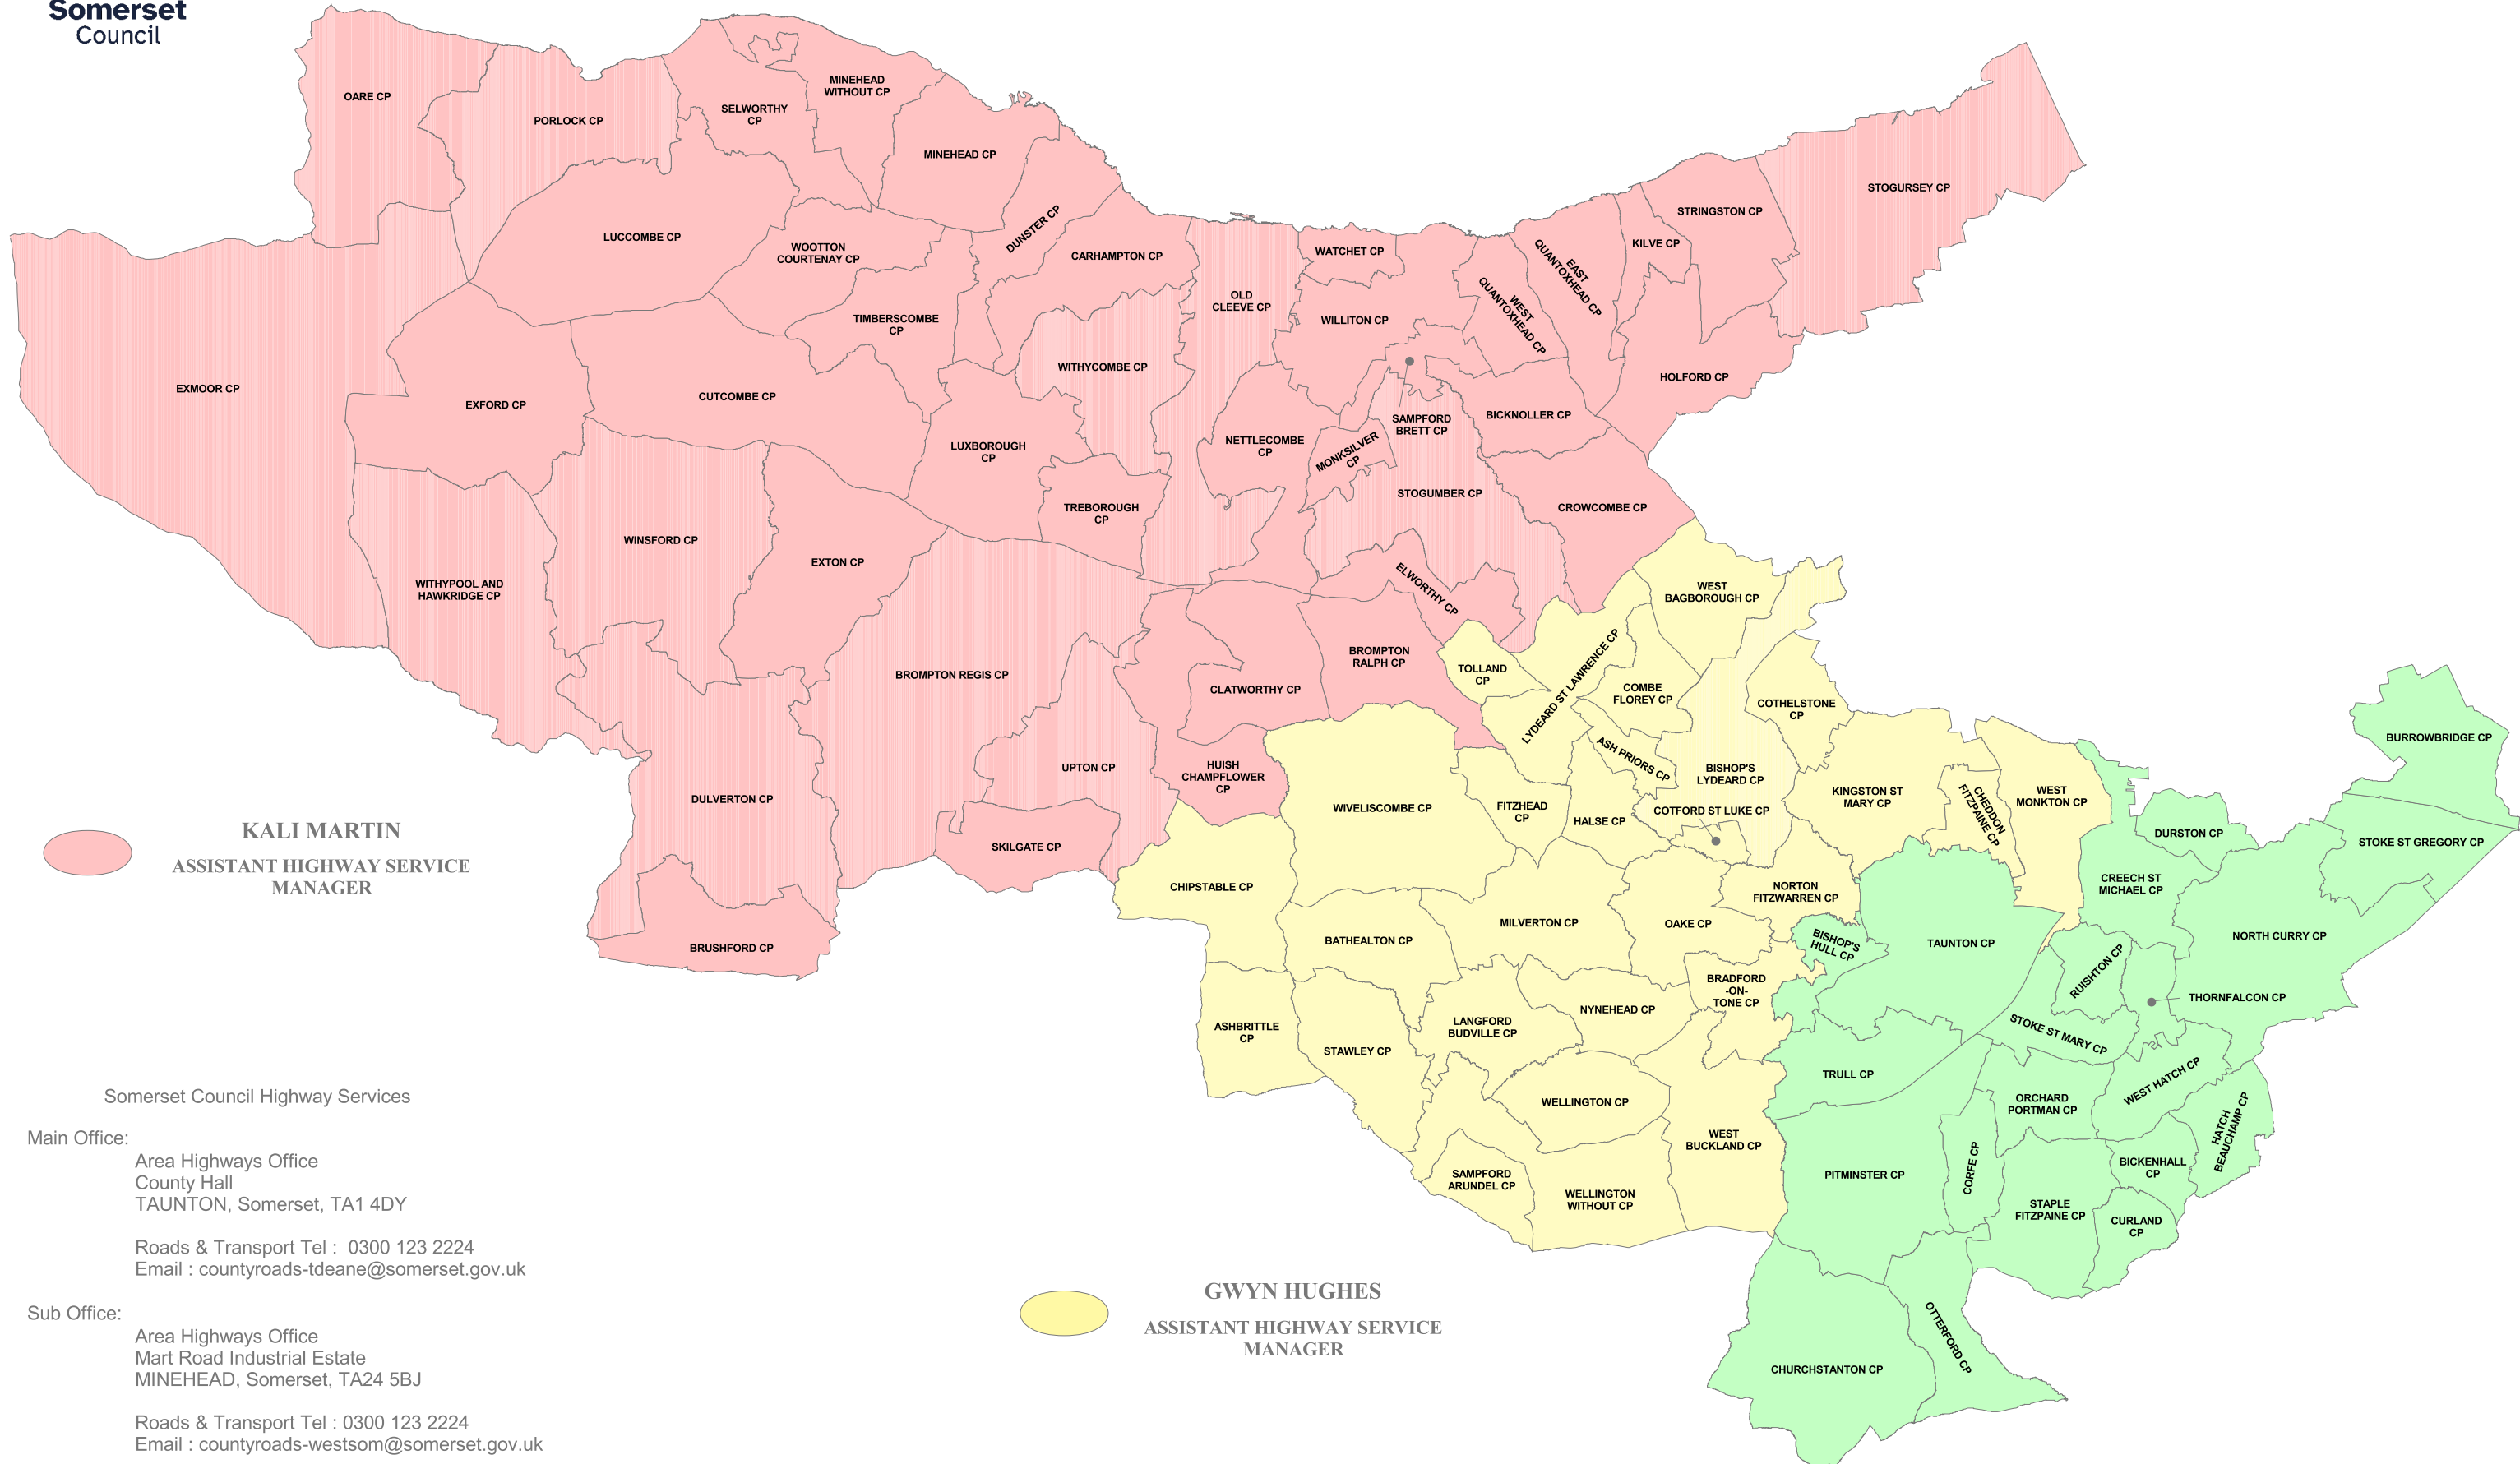

SOMERSET COUNCIL HIGHWAY MANAGEMENT - YOUR LOCAL CONTACTS

HIGHWAY SERVICE MANAGER - KEVIN BRIDGWATER

KALI MARTIN
ASSISTANT HIGHWAY SERVICE
MANAGER

GWYN HUGHES
ASSISTANT HIGHWAY SERVICE
MANAGER

VACANCY
ASSISTANT HIGHWAY SERVICE
MANAGER